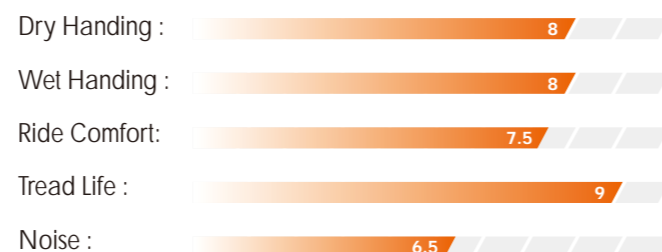

PERFORMANCE RATINGS